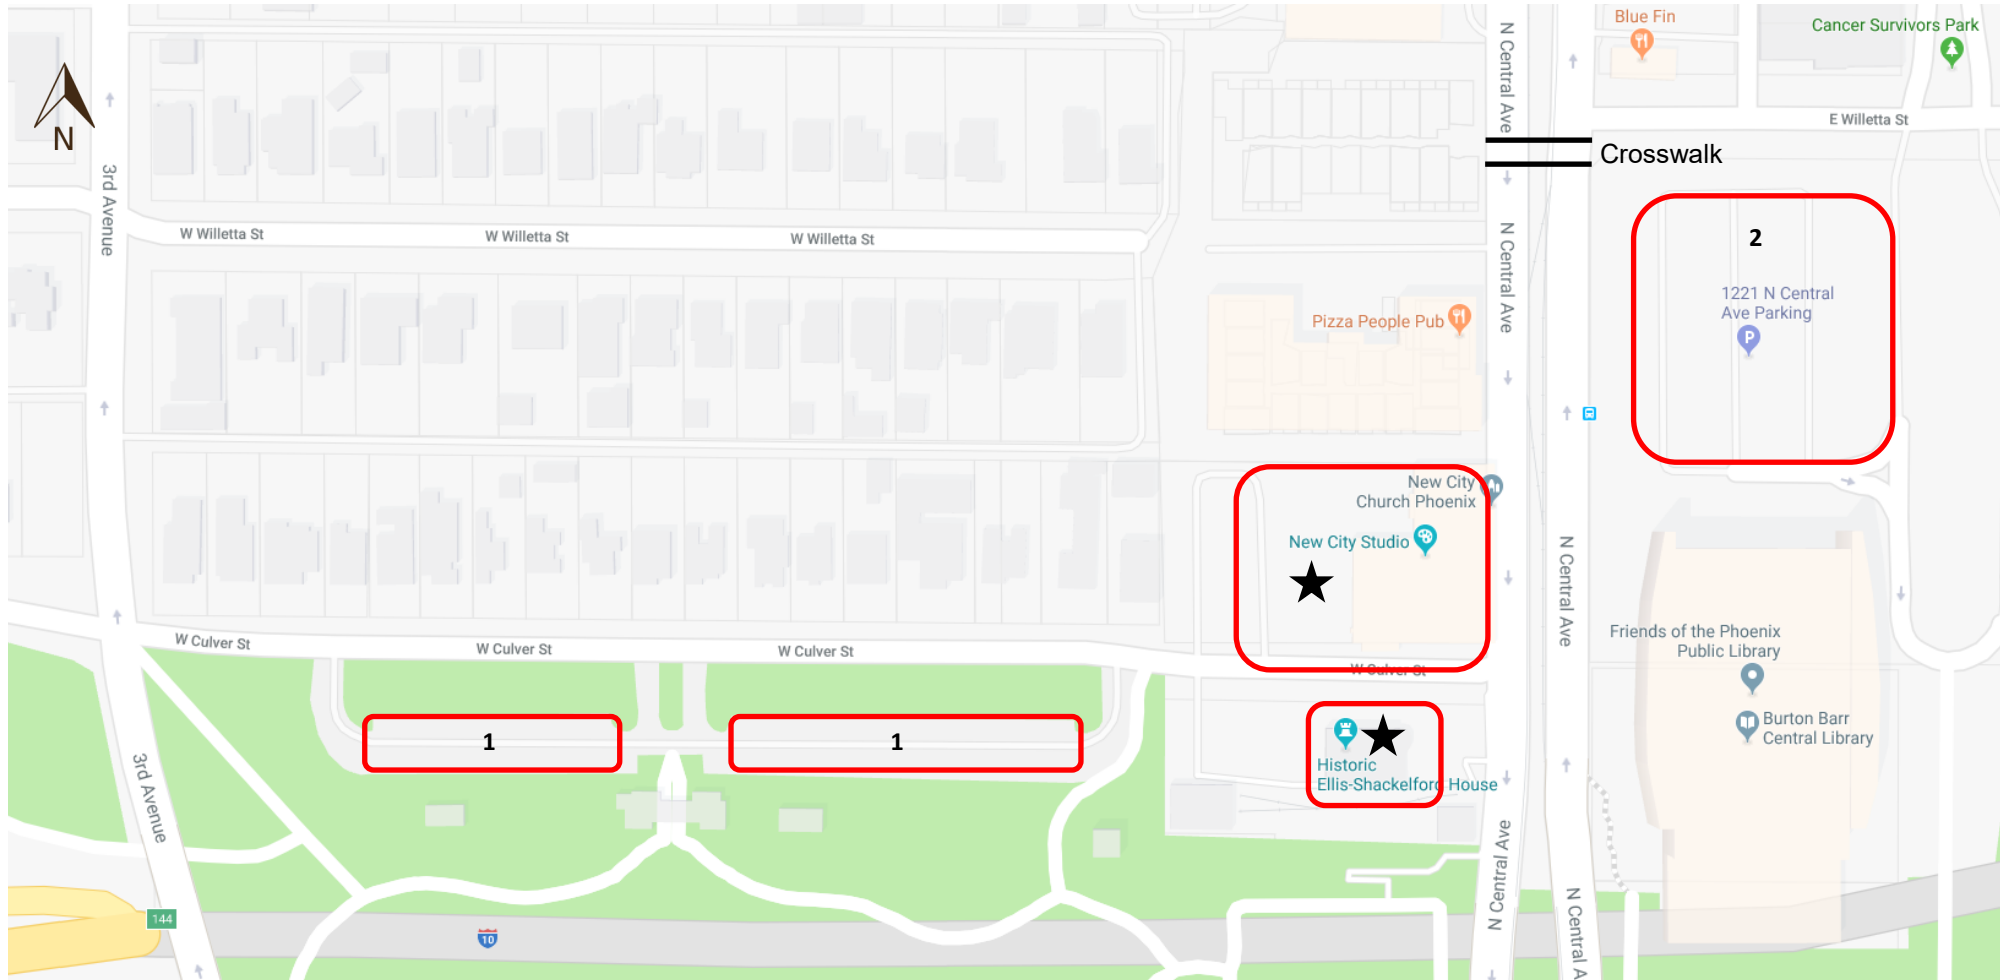

Ghostly Stories Festival Parking Map

Parking Map Legend

- 1 Margaret T. Hance Park
- 2 Phoenix Burton Barr Library

67 W Culver St, Phoenix, AZ 85003

1221 N Central Ave Parking

Festival Venues

- ★ Arizona Humanities (Ellis Shackelford House)
- ★ New City Church Phoenix